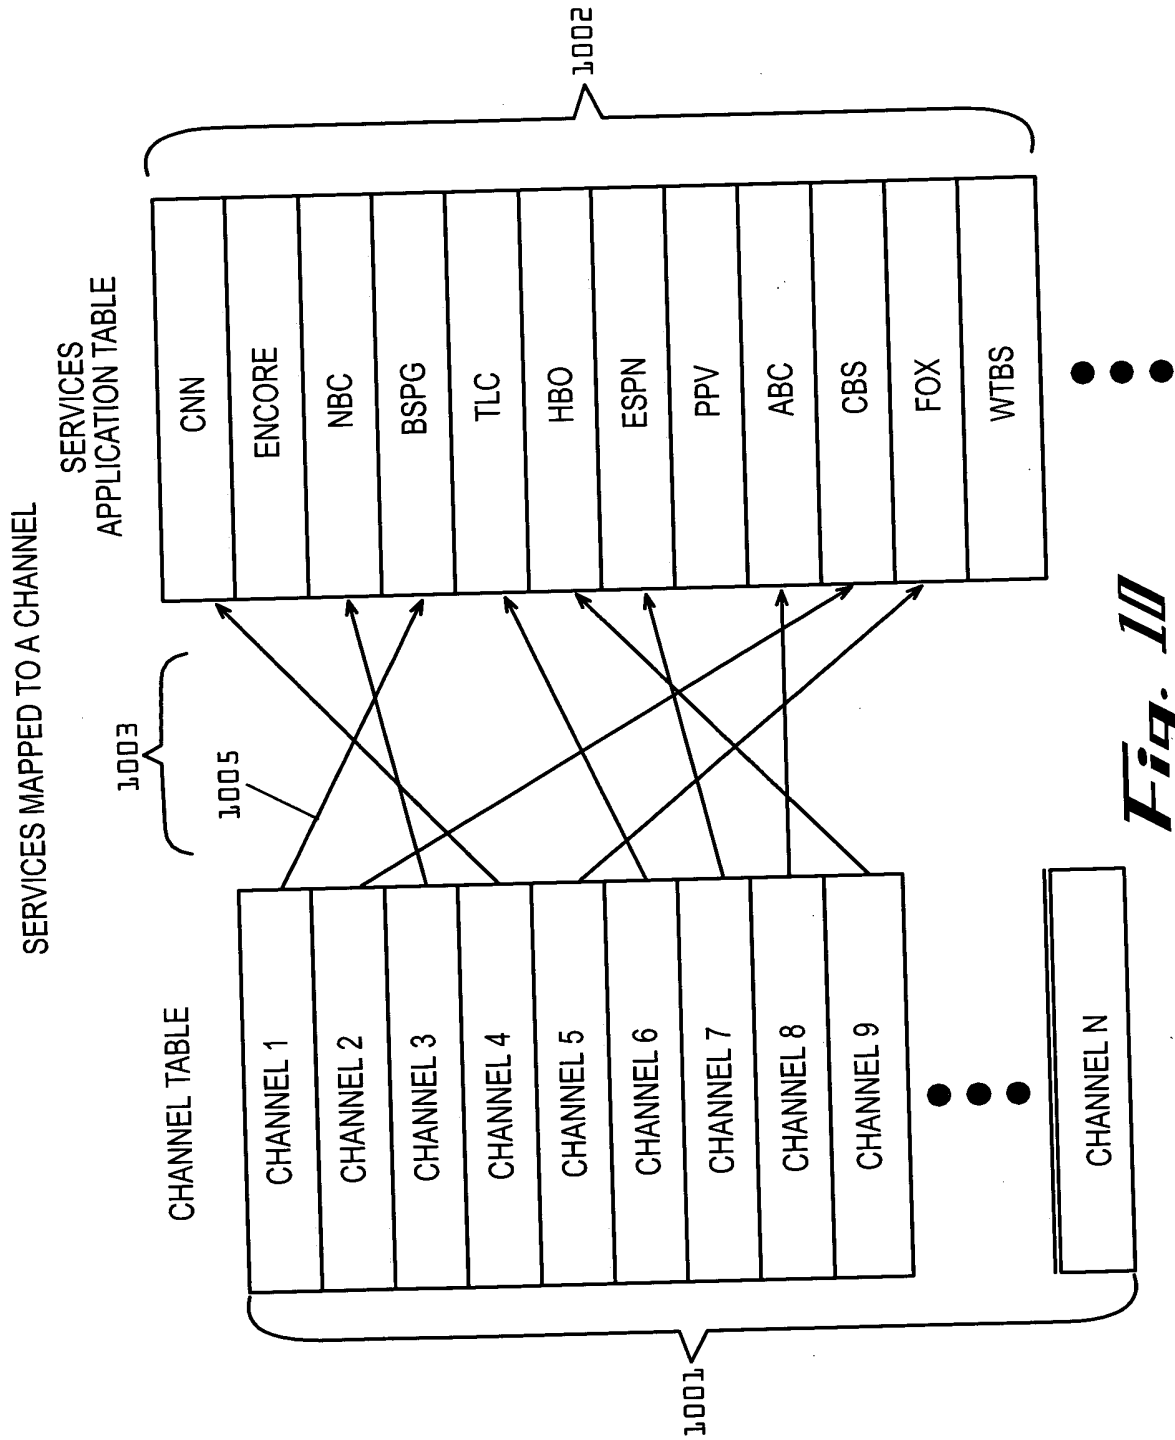

Fig. 1

Fig. 2

Fig. 3

Fig. 4

Fig. 5

Fig. 6

7/20

Fig. 7

8/20

Fig. 8

Fig. 9

11/20

INTERACTIVE PROGRAM GUIDE ACCESS TO
 SERVICE GUIDE

Fig. 11

670

BI-DIRECTIONAL SERVICES PROGRAMMING GUIDE		CURRENT TELEVISION PROGRAM		
CHANNEL	2:00 PM	2:30 PM	3:00 PM	3:30
200	INTRODUCTION TO LAW SEMINAR			
201	GET RICH QUICK CLASSES			
202	TALK LIVE WITH A FORD MECHANIC			
203	LADY LUCINDA'S PSYCHIC HOTLINE			